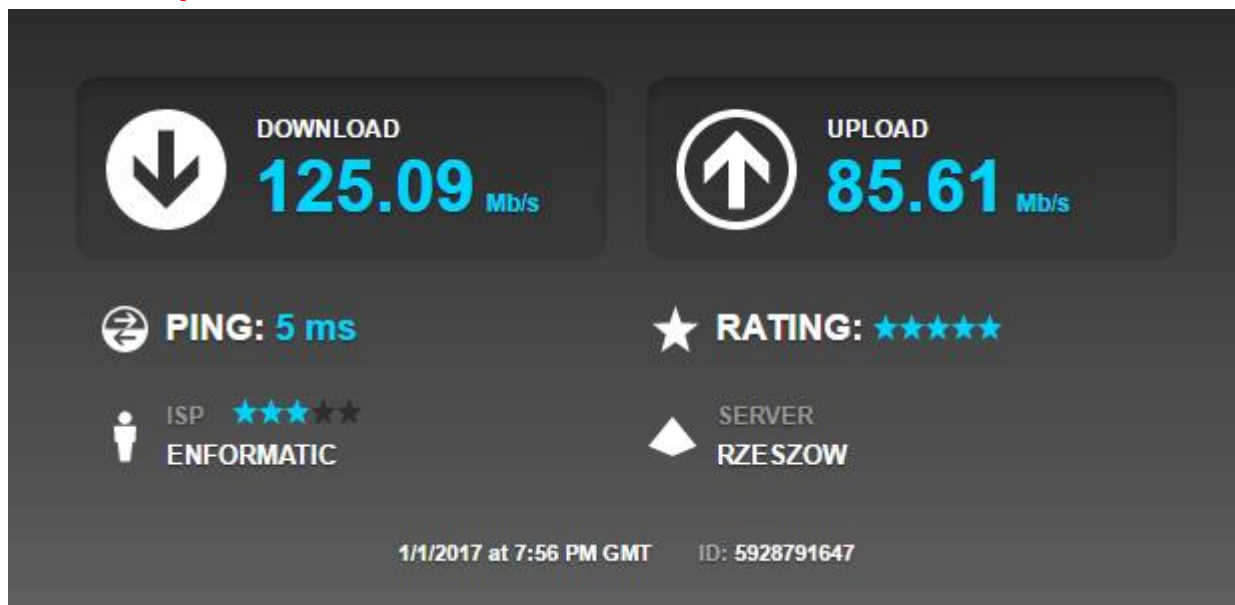

Wydajność na 40 MHz

TEST 2: [speedtest.net](https://www.speedtest.net)