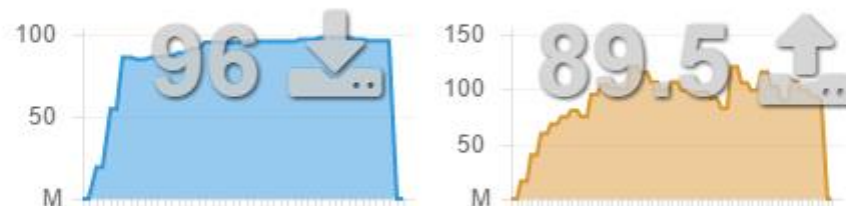

Wydajność na 20 MHz

TEST 4: speedtest.pl

TEST 5: dslreports.com (DE serwer)

Speed Profile Mb/s

Podsumowanie wydajności na 20 MHz

Średni DL: 95,77 Mb/s

Średni UL: 88,28 Mb/s

Wydajność na 40 MHz

TEST 1: speedtest.enf.pl

The image shows a screenshot of a web browser displaying the speedtest.enf.pl website. The website features a speed test interface with a semi-circular progress indicator and a 'START' button. The test results show a download speed of 142.43 Mb/s and an upload speed of 87.24 Mb/s. The website is titled 'SPEEDTEST.PL' and 'Internet Speed Test'.

Overlaid on the right side of the browser window is the Windows 'Wi-Fi Status' window. The 'General' tab is active, showing the following information:

- Connection: Internet
- IPv4 Connectivity: Internet
- IPv6 Connectivity: No network access
- Media State: Enabled
- SSID: DASAN-H660GW-WHITE
- Duration: 01:00:31
- Speed: 300.0 Mbps
- Signal Quality: (represented by a signal strength icon)