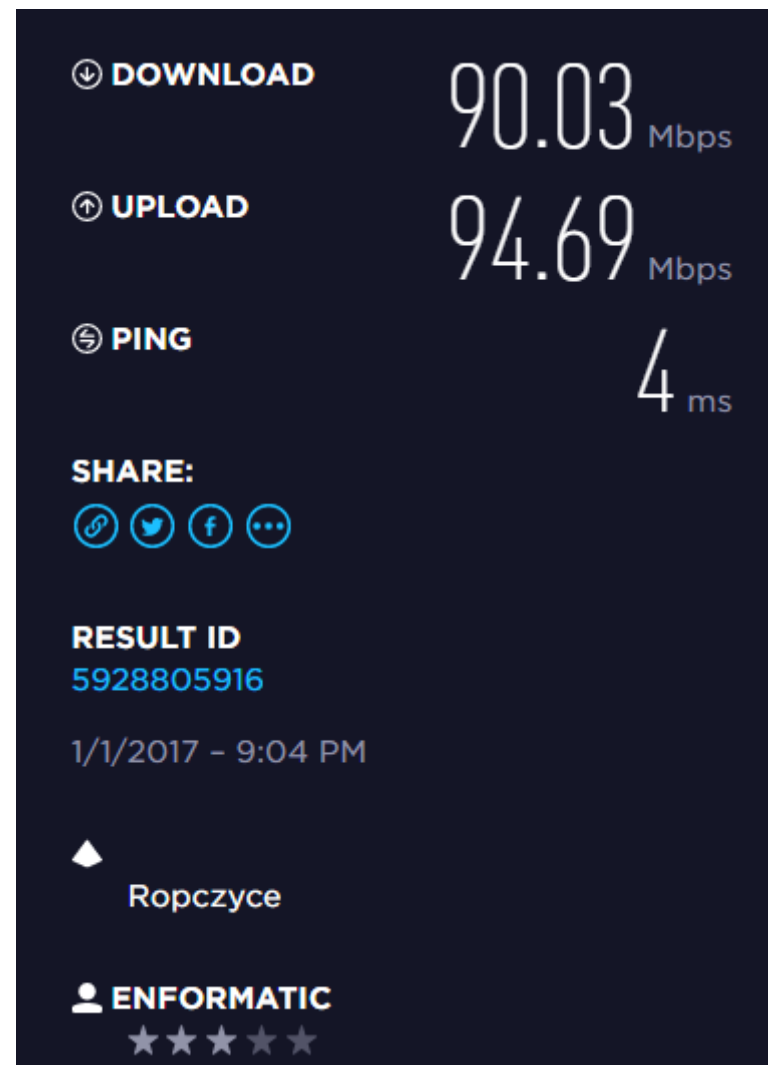

TEST 3: beta.speedtest.net