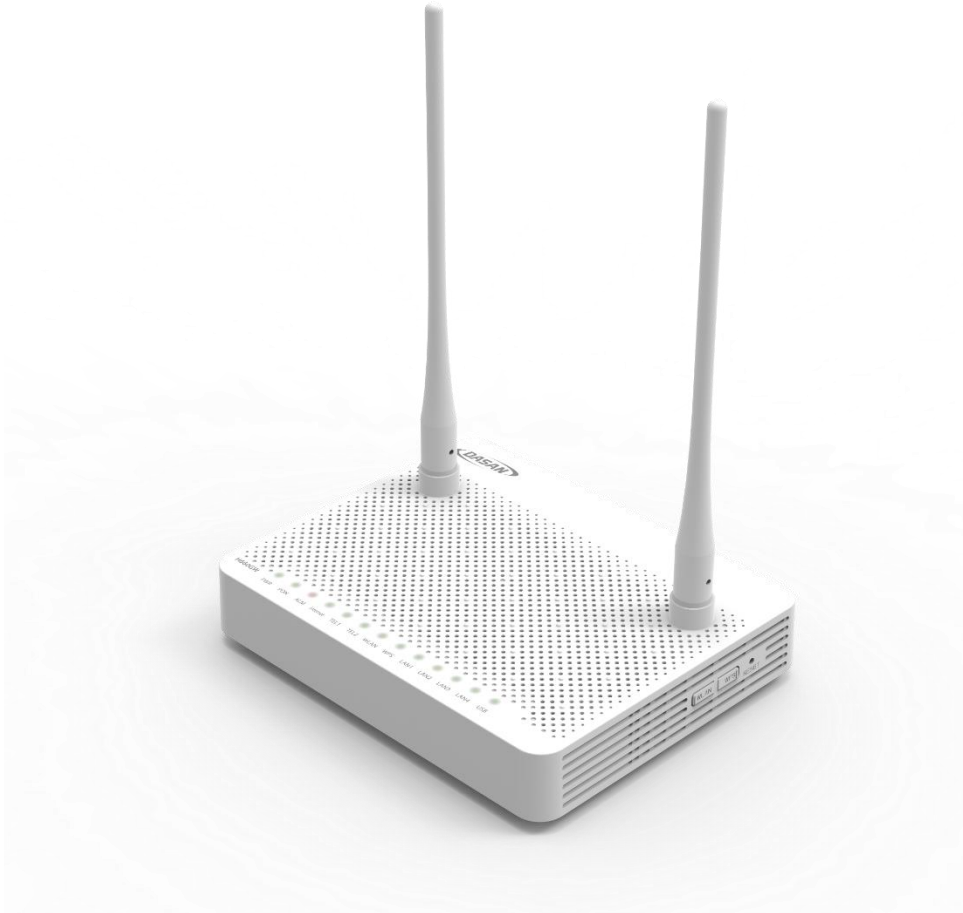

ACTIVE SOLUTIONS - FTTH - GPON

FIBRAIN 

DASAN Zhong
Solutions™

2017

TESTY WYDAJNOŚCI NOWEGO ONT H660GW ŚRODOWISKO #2

ŚRODOWISKO #2

Testowane ONT i ustawienia klienta

- Tryb BRIDGE/ROUTER
- 1 x GPON port (SC/APC)
- 4 x 10/100/1000Base-T port (RJ45)
- 2 x FXS port (RJ11)
- IEEE802.11b/g/n, antena dualna

Ustawienia klienta:

- Vostro 3360 z Windows 10
- Przeglądarka Edge
- Intel® Centrino Wireless N 2230

Kanał dla 20 MHz

Wydajność na 20 MHz

TEST 1: speedtest.enf.pl

The screenshot displays a Windows 10 desktop environment. In the foreground, a web browser window is open to speedtest.enf.pl, showing a speed test interface with a semi-circular gauge. The gauge indicates a download speed of 110.62 Mb/s and an upload speed of 74.42 Mb/s. A 'START' button is visible at the bottom of the gauge. To the right, a 'Wi-Fi Status' window is open, showing connection details for 'Internet'. The connection is active, with a speed of 144.0 Mbps and a signal quality of four bars. The activity section shows 202,222,908 bytes sent and 258,623,575 bytes received. The taskbar on the right shows various application icons, including the Start menu, File Explorer, and several instances of the Edge browser. The system tray at the bottom right shows the date and time as 20:35 on 01.01.2017, along with a notification icon showing 4 messages.

- DOWNLOAD: 110.62 Mb/s
- UPLOAD: 74.42 Mb/s
- Speed: 144.0 Mbps
- Signal Quality: 4 bars

Wi-Fi Status - General

Connection

- IPv4 Connectivity: Internet
- IPv6 Connectivity: No network access
- Media State: Enabled
- SSID: DASAN-H660GW-WHITE
- Duration: 00:45:48
- Speed: 144.0 Mbps
- Signal Quality: 4 bars