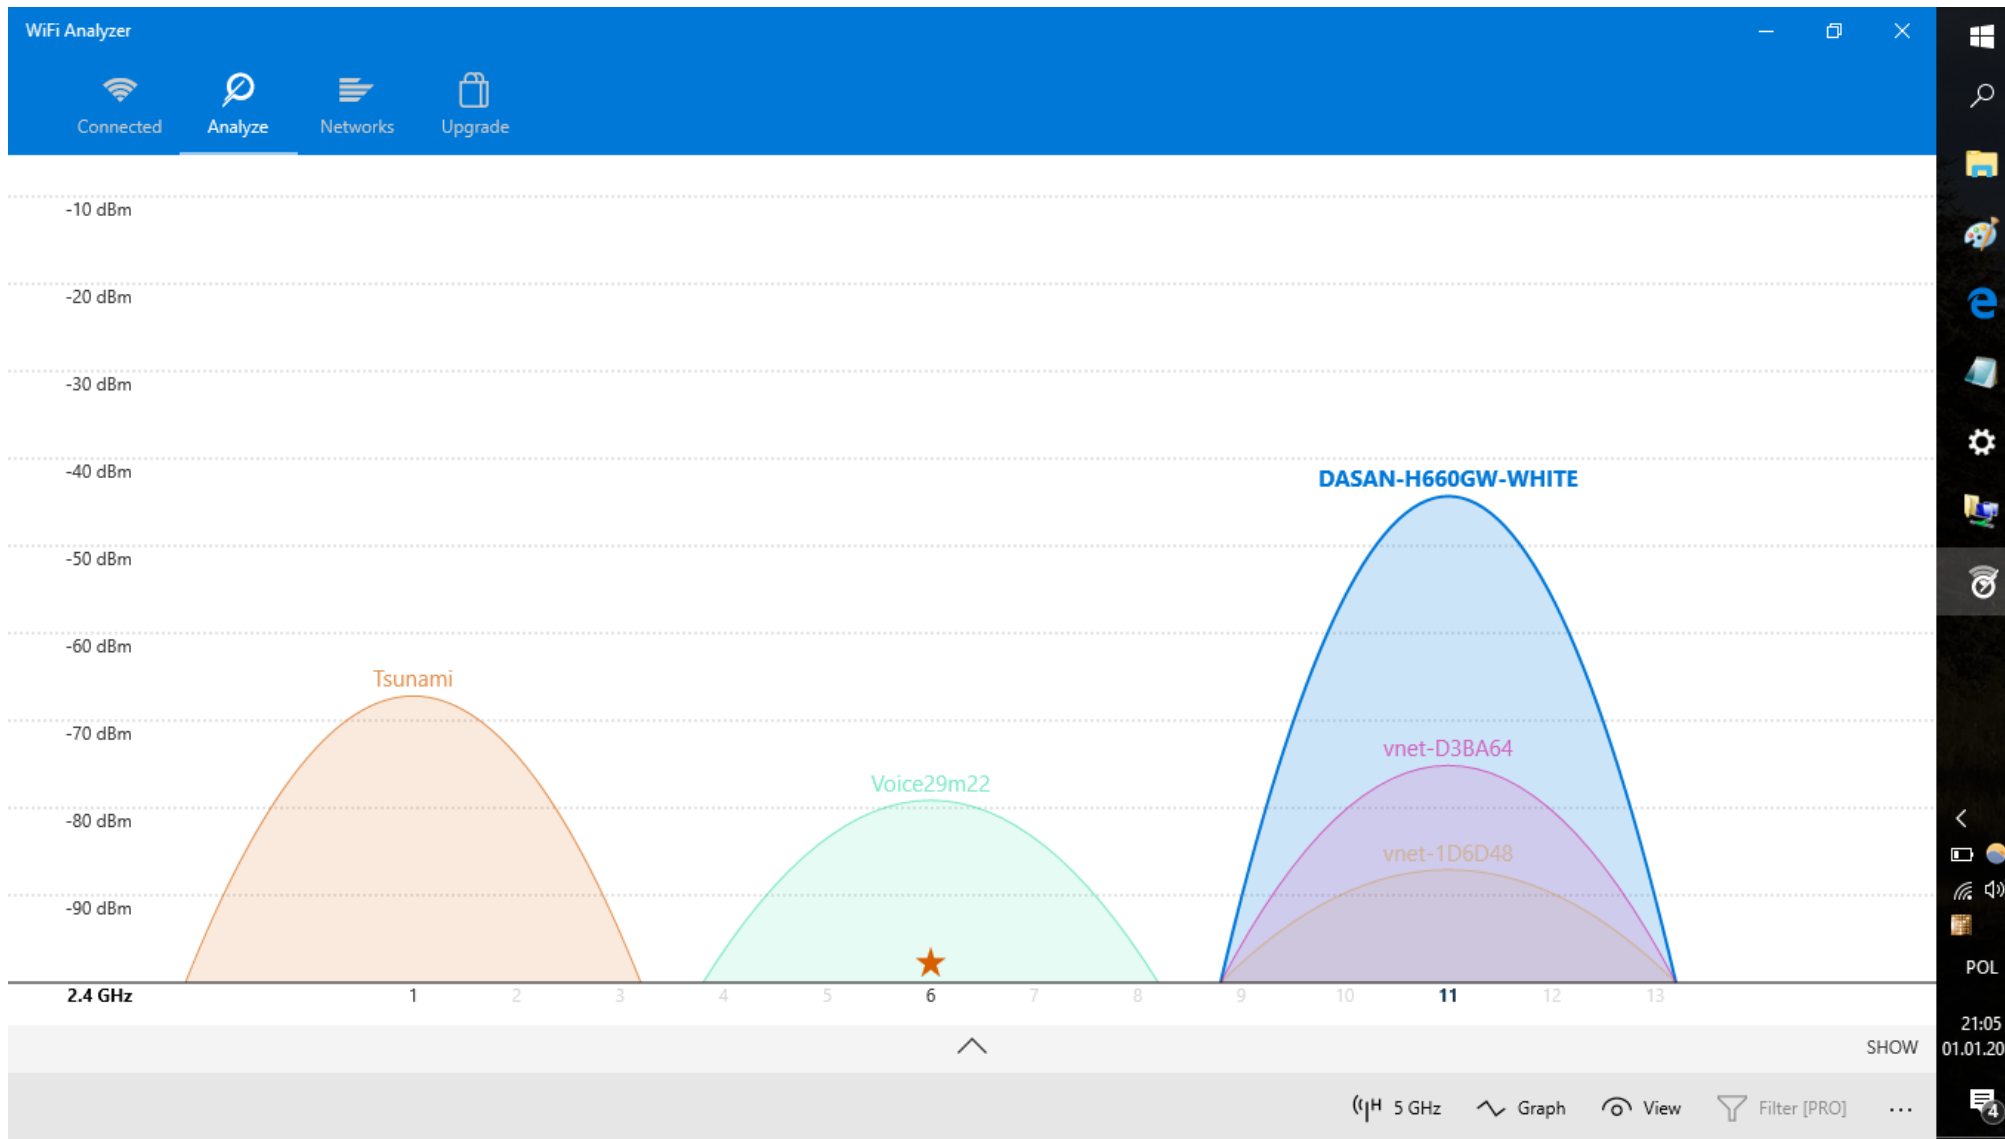

ACTIVE SOLUTIONS - FTTH - GPON

FIBRAIN 

DASAN Zhong
Solutions™

2017

TESTY WYDAJNOŚCI NOWEGO ONT H660GW ŚRODOWISKO #2

ŚRODOWISKO #2

Testowane ONT i ustawienia klienta

- Tryb BRIDGE/ROUTER
- 1 x GPON port (SC/APC)
- 4 x 10/100/1000Base-T port (RJ45)
- 2 x FXS port (RJ11)
- IEEE802.11b/g/n, antena dualna

Ustawienia klienta:

- Vostro 3360 z Windows 10
- Przeglądarka Edge
- Intel® Centrino Wireless N 2230

Kanał dla 20 MHz

Wydajność na 20 MHz

TEST 1: speedtest.enf.pl

The screenshot displays a Windows 10 desktop environment. In the foreground, a web browser window is open to speedtest.enf.pl, showing a speed test interface with a semi-circular gauge. The gauge indicates a download speed of 110.62 Mb/s and an upload speed of 74.42 Mb/s. A 'START' button is visible at the bottom of the gauge. To the right, a 'Wi-Fi Status' window is open, showing connection details for 'Internet'. The connection is active, with a speed of 144.0 Mbps and a signal quality of four bars. The activity section shows 202,222,908 bytes sent and 258,623,575 bytes received. The taskbar on the right shows various application icons, including the Start menu, File Explorer, and several instances of the Edge browser. The system tray at the bottom right shows the date and time as 20:35 on 01.01.2017, along with a notification icon showing 4 messages.

- DOWNLOAD: 110.62 Mb/s
- UPLOAD: 74.42 Mb/s
- Speed: 144.0 Mbps
- Signal Quality: 4 bars

Wi-Fi Status - General

Connection

- IPv4 Connectivity: Internet
- IPv6 Connectivity: No network access
- Media State: Enabled
- SSID: DASAN-H660GW-WHITE
- Duration: 00:45:48
- Speed: 144.0 Mbps
- Signal Quality: 4 bars