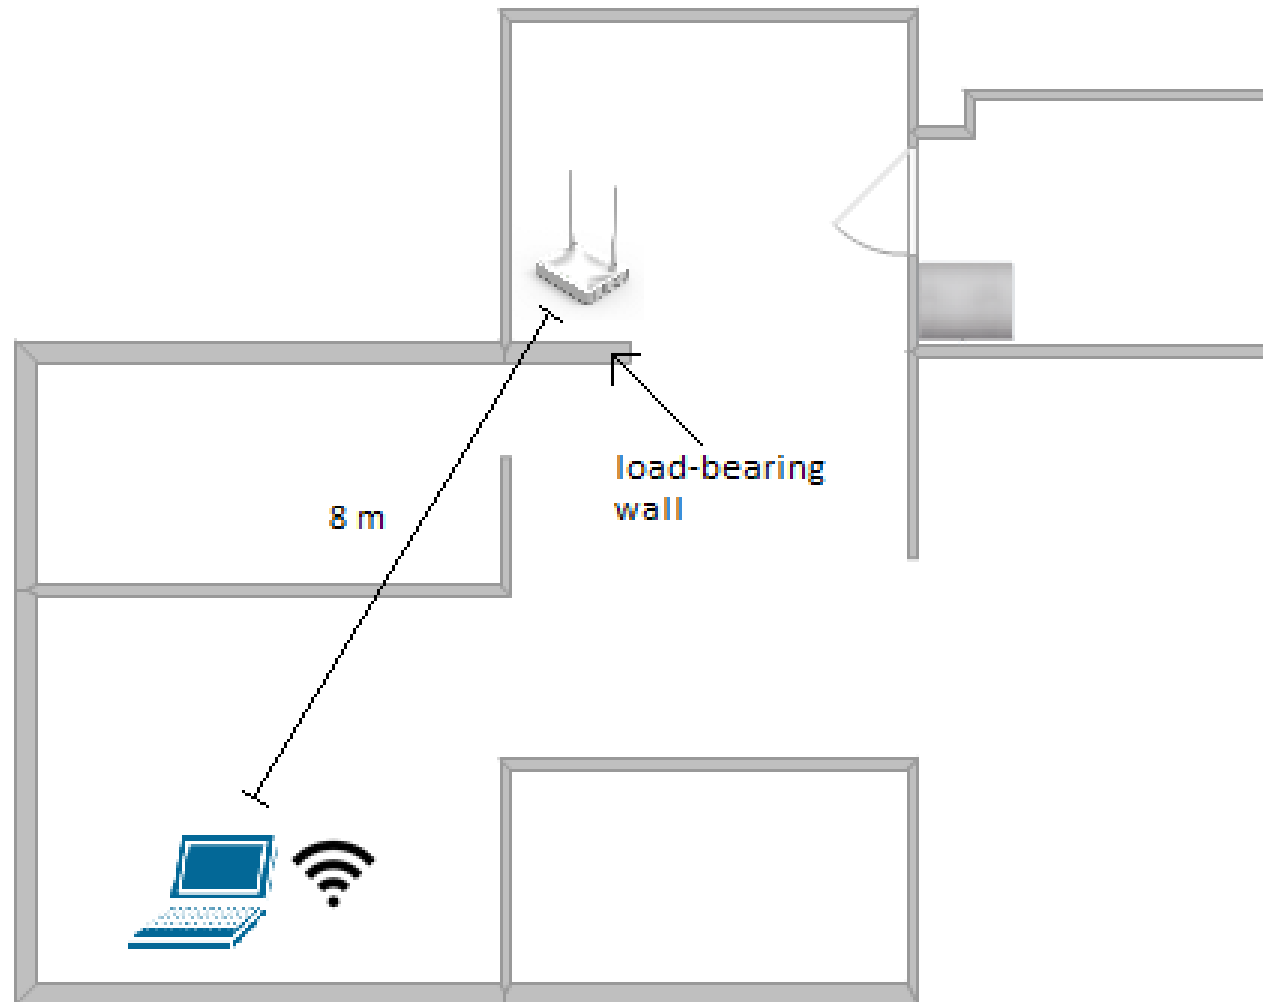

ACTIVE SOLUTIONS - FTTH - GPON

FIBRAIN 

DASAN Zhong
Solutions™

2017

TESTY WYDAJNOŚCI NOWEGO ONT H660GW ŚRODOWISKO #2

ŚRODOWISKO #2

Testowane ONT i ustawienia klienta

- Tryb BRIDGE/ROUTER
- 1 x GPON port (SC/APC)
- 4 x 10/100/1000Base-T port (RJ45)
- 2 x FXS port (RJ11)
- IEEE802.11b/g/n, antena dualna

Ustawienia klienta:

- Vostro 3360 z Windows 10
- Przeglądarka Edge
- Intel® Centrino Wireless N 2230

Kanał dla 20 MHz

Wydajność na 20 MHz

TEST 1: speedtest.enf.pl

The screenshot displays a Windows 10 desktop environment. In the foreground, a web browser window is open to speedtest.enf.pl, showing a speed test interface with a semi-circular gauge. The gauge indicates a download speed of 110.62 Mb/s and an upload speed of 74.42 Mb/s. A 'START' button is visible at the bottom of the gauge. To the right, a 'Wi-Fi Status' window is open, showing connection details for 'Internet'. The connection is active, with a speed of 144.0 Mbps and a signal quality of four bars. The activity section shows 202,222,908 bytes sent and 258,623,575 bytes received. The taskbar on the right shows various application icons, including the Start menu, File Explorer, and several instances of the Edge browser. The system tray at the bottom right shows the date and time as 20:35 on 01.01.2017, along with a notification icon showing 4 messages.