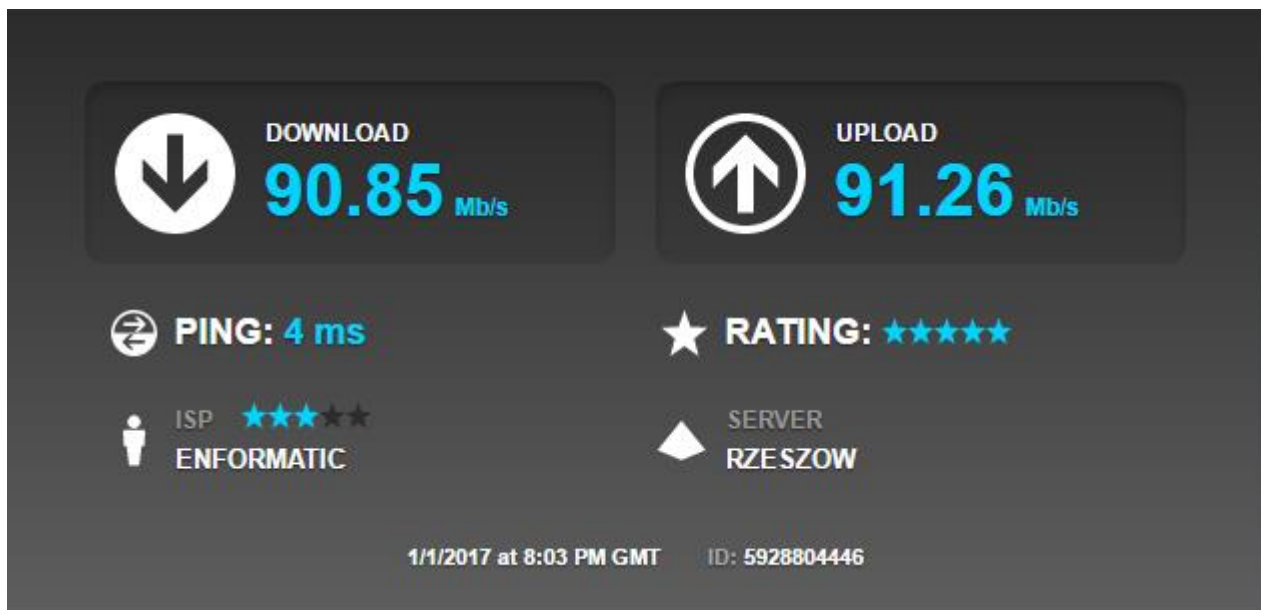

Wydajność na 20 MHz

TEST 2: speedtest.net