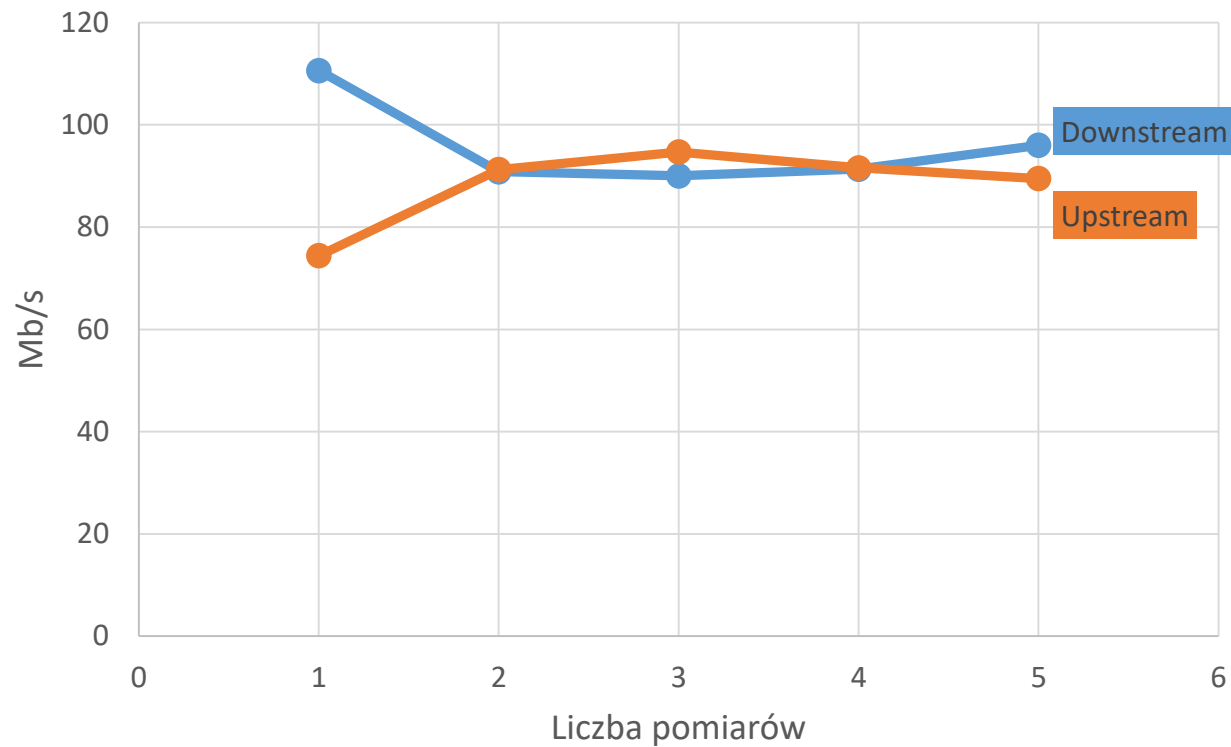

Activity

- Sent: 202 222 908 Bytes
- Received: 258 623 575 Bytes

Buttons: Details..., Wireless Properties, Properties, Disable, Diagnose, Close

Wydajność na 20 MHz

TEST 2: speedtest.net

TEST 3: beta.speedtest.net

Wydajność na 20 MHz

TEST 4: speedtest.pl

TEST 5: dslreports.com (DE serwer)

Speed Profile Mb/s

Podsumowanie wydajności na 20 MHz

Średni DL: 95,77 Mb/s

Średni UL: 88,28 Mb/s

Wydajność na 40 MHz

Overlaid on the right side of the browser window is the Windows 'Wi-Fi Status' window. The 'General' tab is active, showing the following information:

- Connection: Internet
- IPv4 Connectivity: Internet
- IPv6 Connectivity: No network access
- Media State: Enabled
- SSID: DASAN-H660GW-WHITE
- Duration: 01:00:31
- Speed: 300.0 Mbps
- Signal Quality: (represented by a signal strength icon)